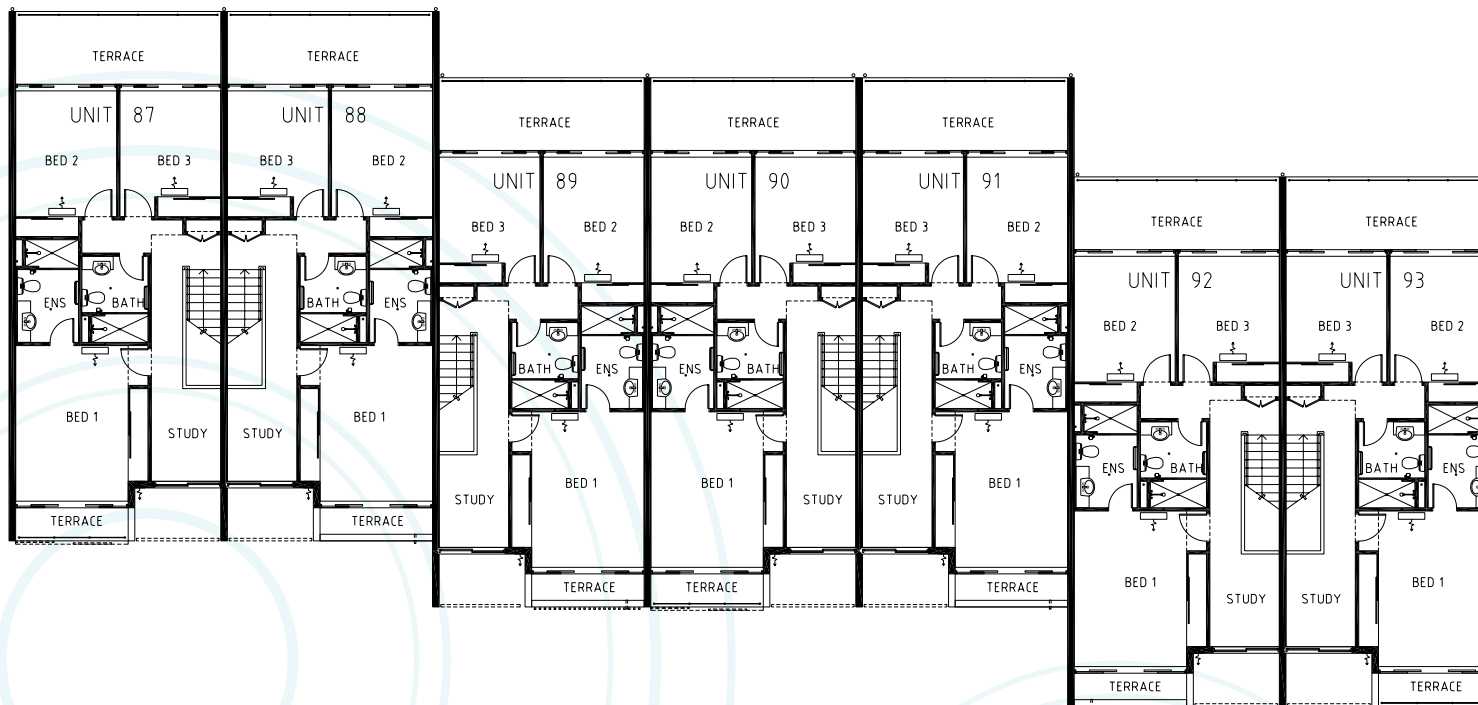

Unit Number	Apartment Type	Internal (sqm)	Balcony (sqm)	Total (sqm)
87	T	143	66	209
88	T	143	66	209
89	T	143	66	209
90	T	143	66	209
91	T	143	66	209
92	T	143	66	209
93	T	143	66	209