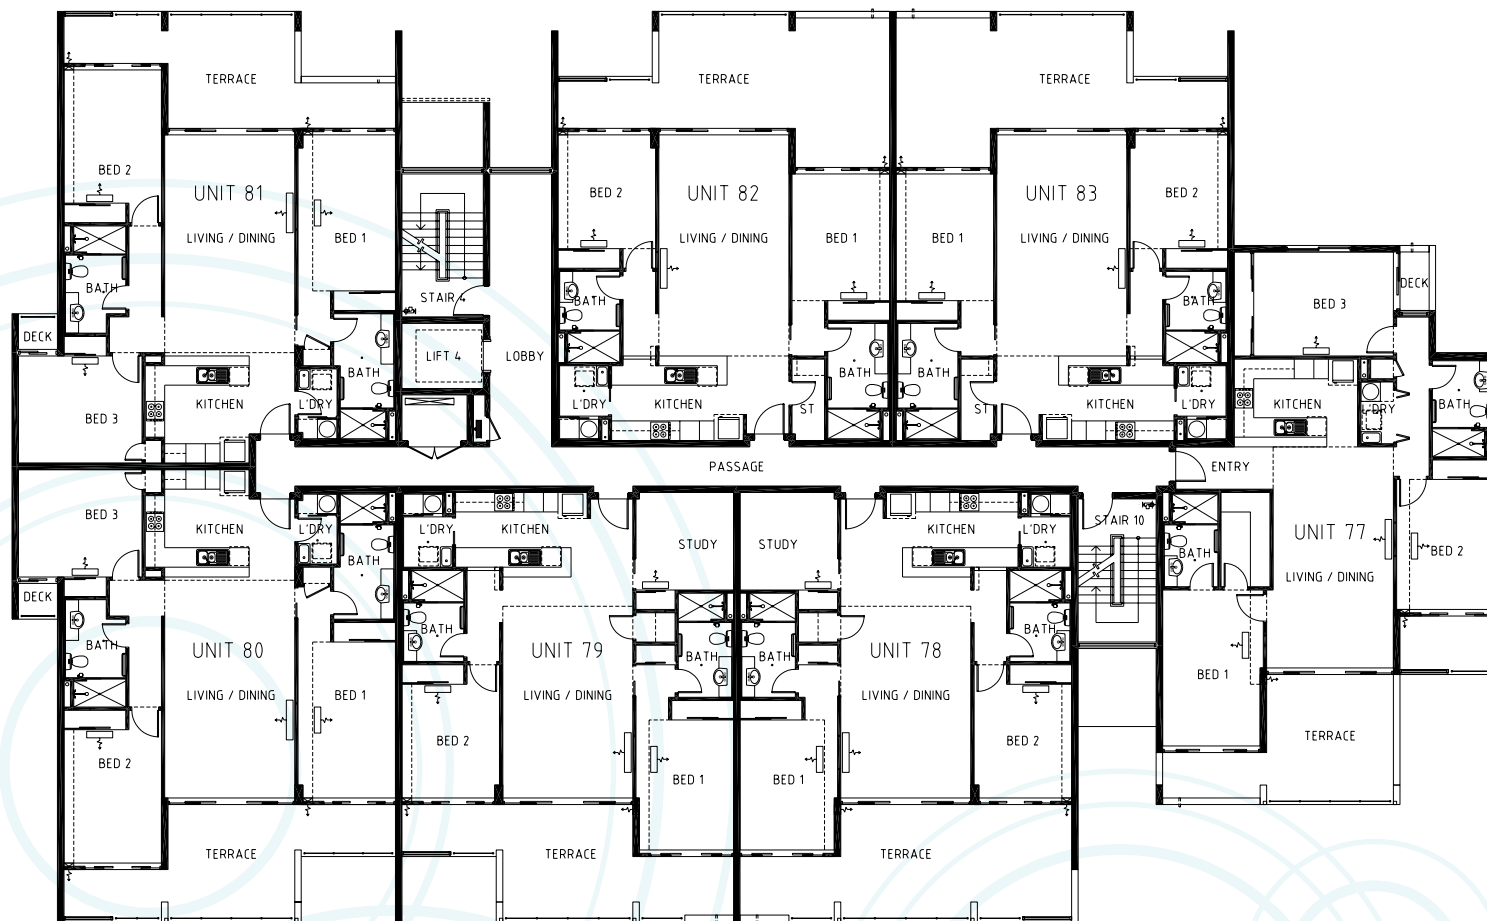

Unit Number	Apartment Type	Internal (sqm)	Balcony (sqm)	Total (sqm)
77	F	115	29	144
78	B	101	35	136
79	B	101	35	136
80	E	111	32	144
81	E	111	32	144
82	A	94	35	129
83	A	94	35	129