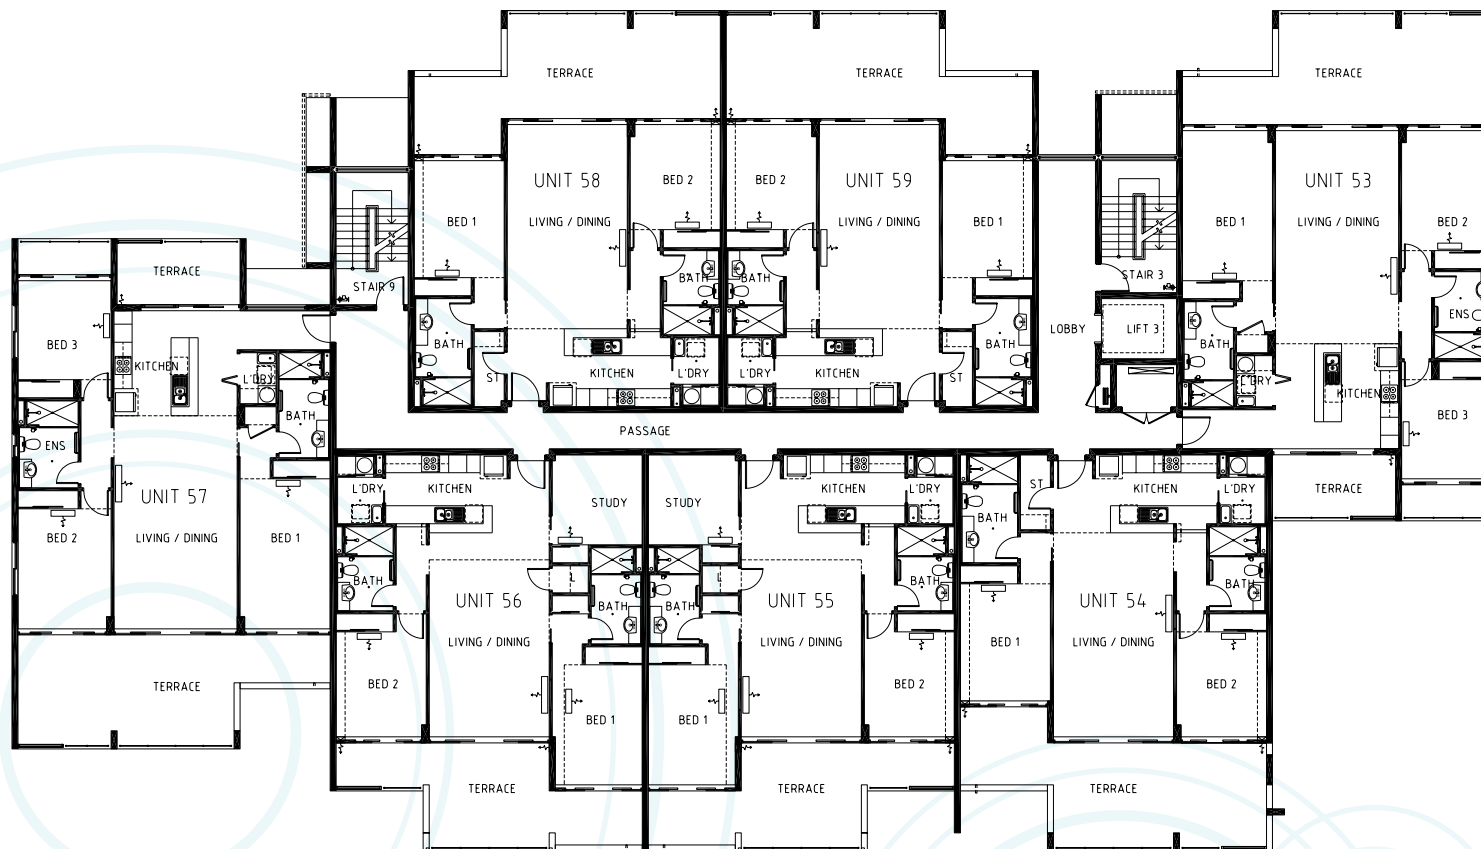

Unit Number	Apartment Type	Internal (sqm)	Balcony (sqm)	Total (sqm)
53	D	115	51	166
54	A	94	35	129
55	B	101	35	136
56	B	101	35	136
57	D	115	51	166
58	A	94	35	129
59	A	94	35	129